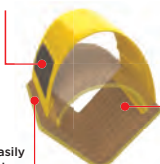

WOODMATES®

CONTOUR STAIN APPLICATOR

Woodmates® Contour Stain Applicator

Model #0360

The contour stain applicator flexes in and out to easily stain balusters, rails, spindles and other contoured surfaces. Soft touch grip areas for secure handling. Features our Flextech® foam pad which holds more stain than ordinary pads, is tear-resistant and replaceable. Our hook and loop system lets you zip pads off for easy cleaning and easily press them back in place.

PACK QTY: 12

Contour Replacement Pad

Model #0365

PACK QTY: 6

WOODMATES®

CONTOUR STAIN APPLICATOR
FEATURES

soft-touch grip areas
for secure handling

flexes in to stain spindles,
flexes out to use as a brush

replace pads easily
via hook and loop system

MR LONGARM
Finish Up.